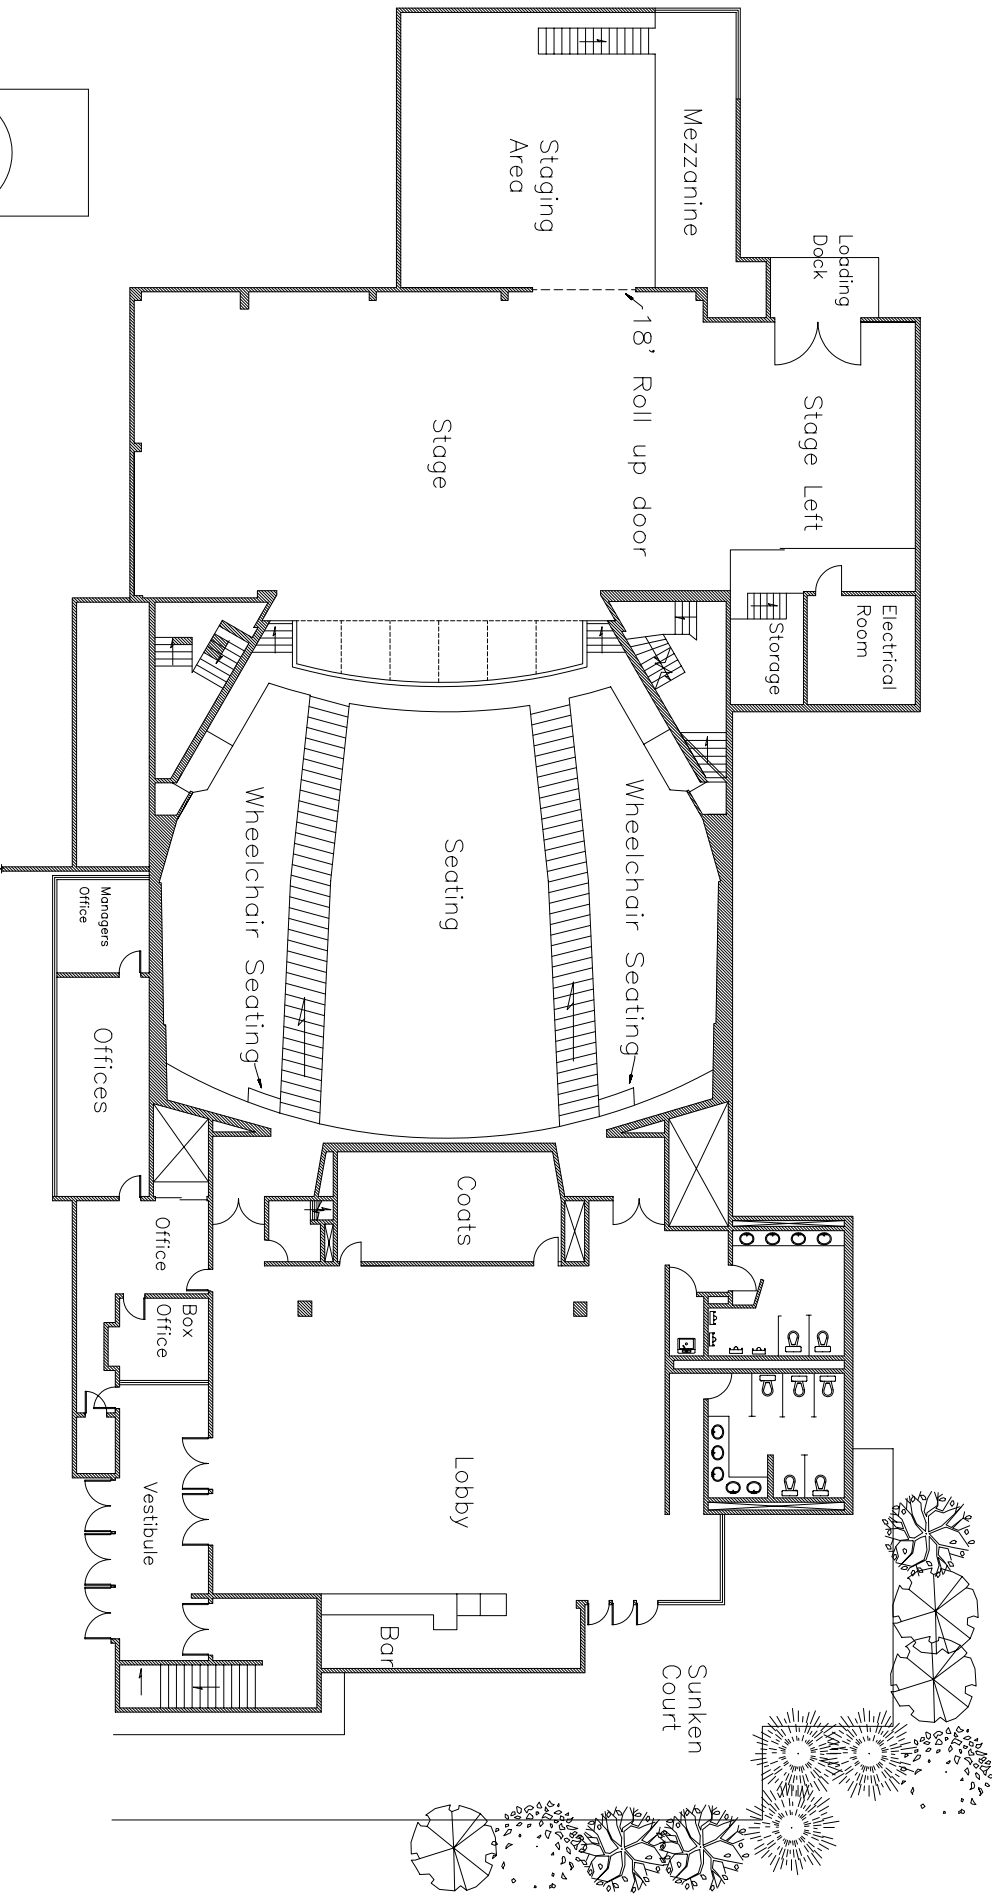

Stage, Dressing Rooms and Studio Level

Box Office 905-815-2021
 Administrative 905-338-4161
 Technical 905-338-4162
 Fax 905-815-2002

Main Level

Box Office 905-815-2021
 Administration 905-338-4161
 Technical 905-338-4162
 Fax 905-815-2002